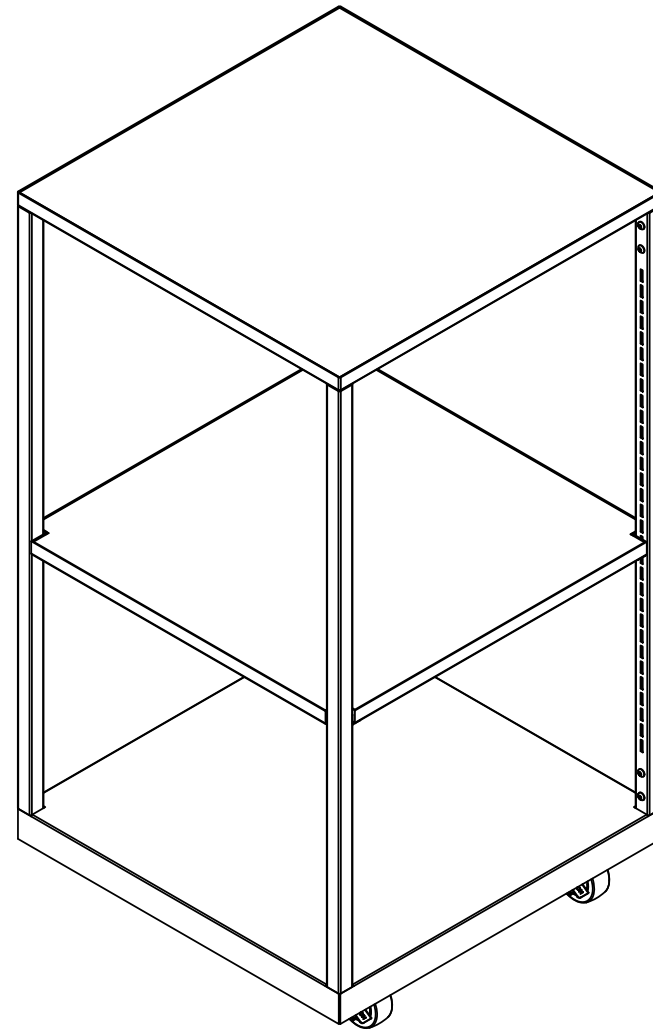

# ASSEMBLY INSTRUCTIONS

952 - FF - STT - 44 - ( 44IN SQAURE TIERED TOWER )