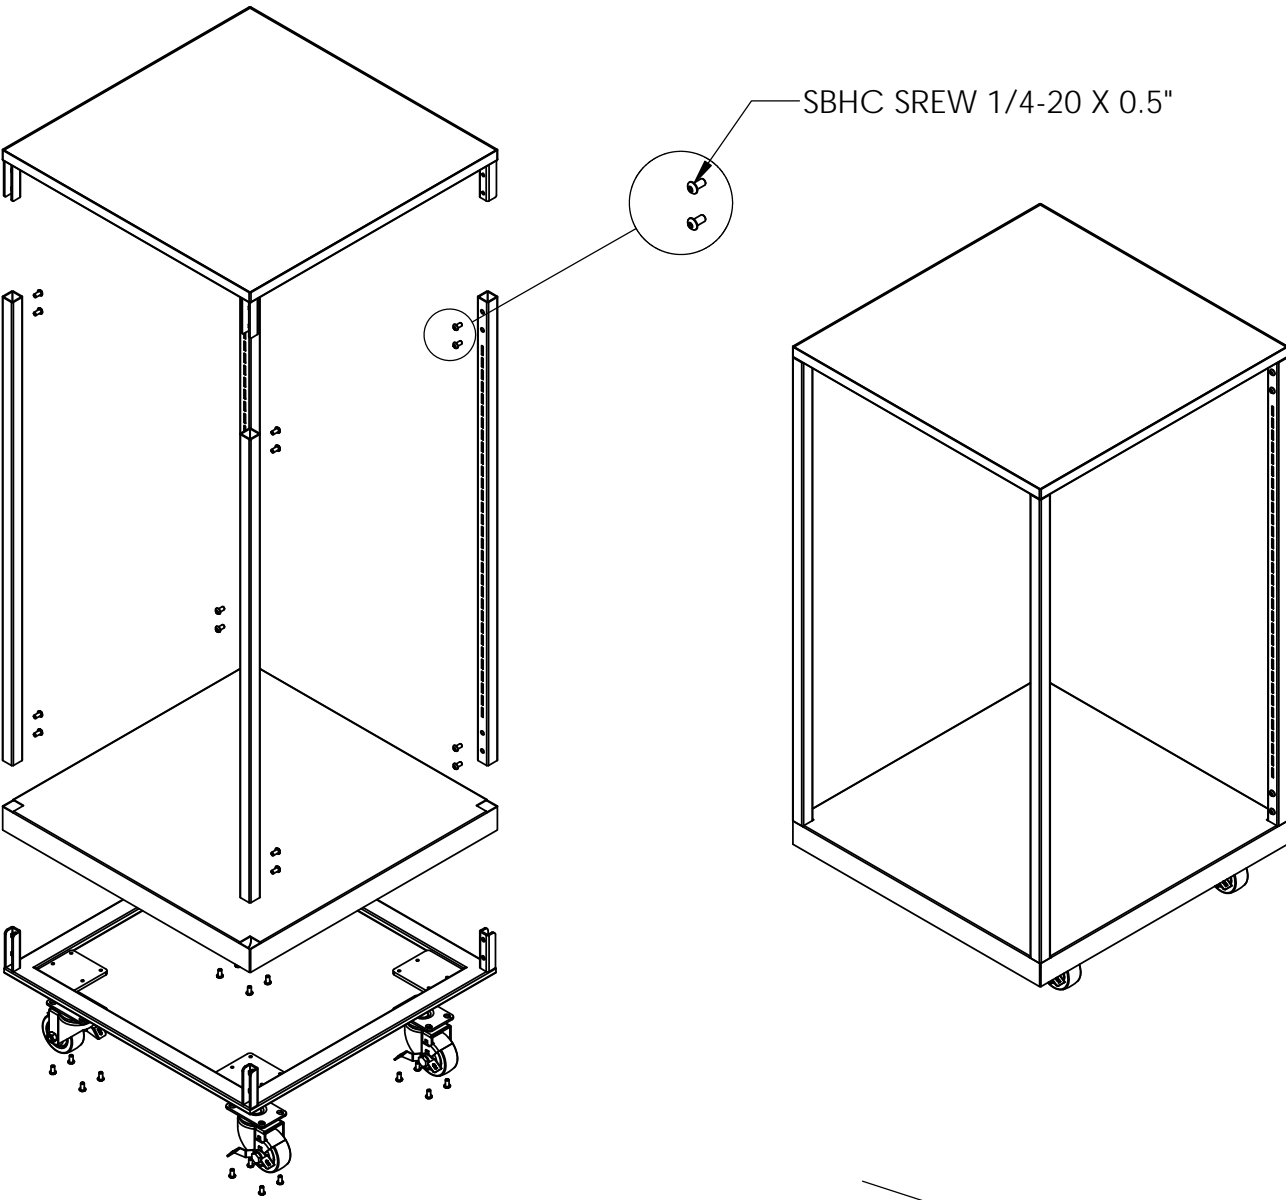

ASSEMBLY INSTRUCTIONS

STEP 1